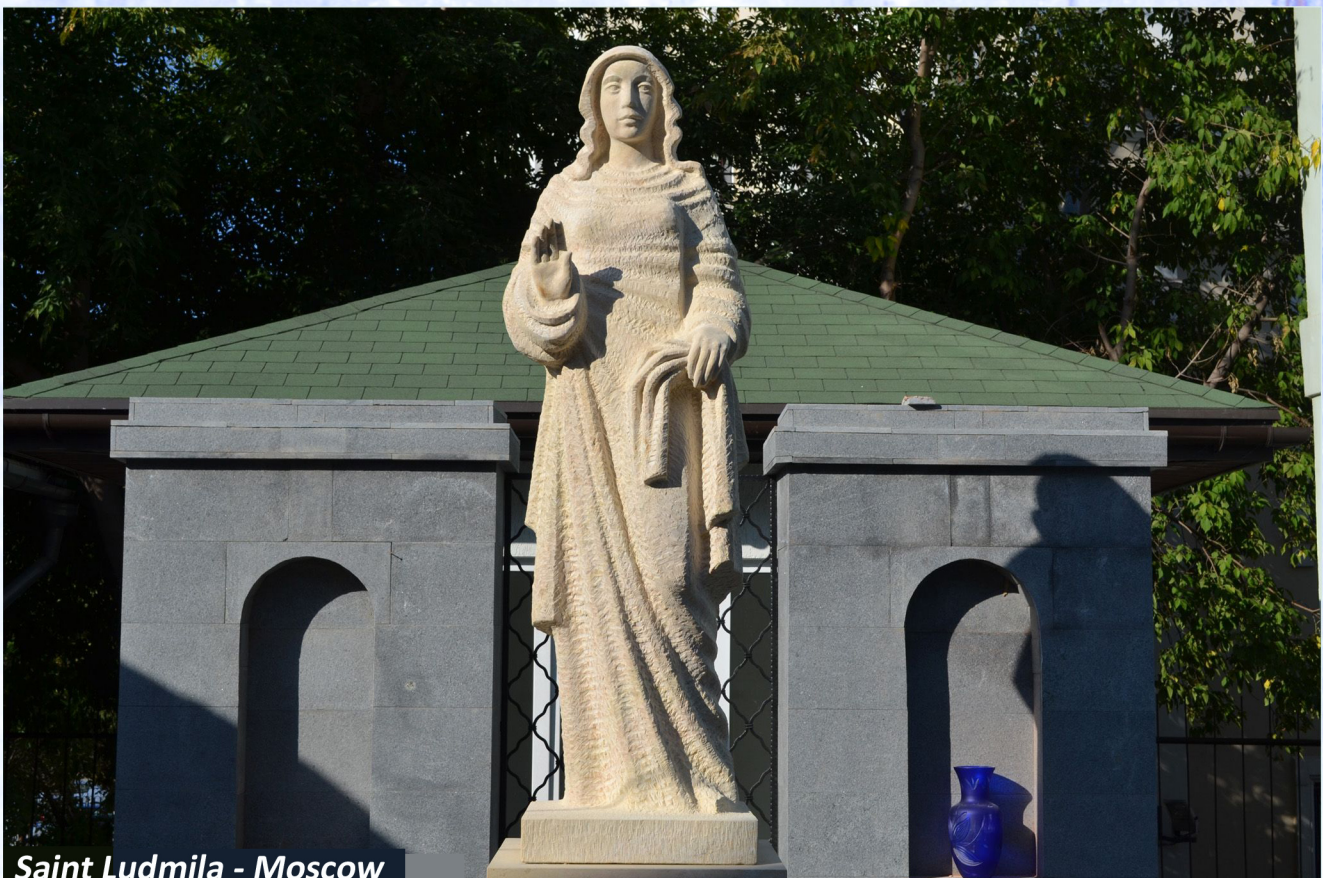

Michal Moravec

He was born on 22th February 1951 in Rýmařov. Following his father's example of diligence he made his first steps toward sculpture in his childhood. His love for art developed even more during his studies on the secondary school of sculpture in the years 1966 to 1969. Then he continued on the Academy of Fine Arts in Prague in the studio of the monumental and figural sculpture, where he also passed the state exam in 1975. Starting 1st December 1976, he works as a professor teaching the expertise in fields of moulding, figural drawing, technology and materials on the secondary school of sculpture in Hořice. His work can be found in many collections across the whole world (Prague, Berlin, Vienna, Seoul, Würzburg, New York, Moscow, Toronto). He also has had more than twenty independent exhibitions in the Czech Republic as well as abroad. He is the artistic chief of the Tesora group s.r.o.

Pavel Moravec

He was born on 6th July 1986 in Hořice. He literally grew up in his father's studio and from the very beginning he always strived to follow his father's path. In the year 2002 he started his studies on the secondary school of sculpture in Hořice, passing the final exams in 2006 (similarly to the co-founder Jan Pecháček). Both founders of the Tesora group s.r.o. want to continue the tradition of a family business.

Saint Ludmila - Moscow