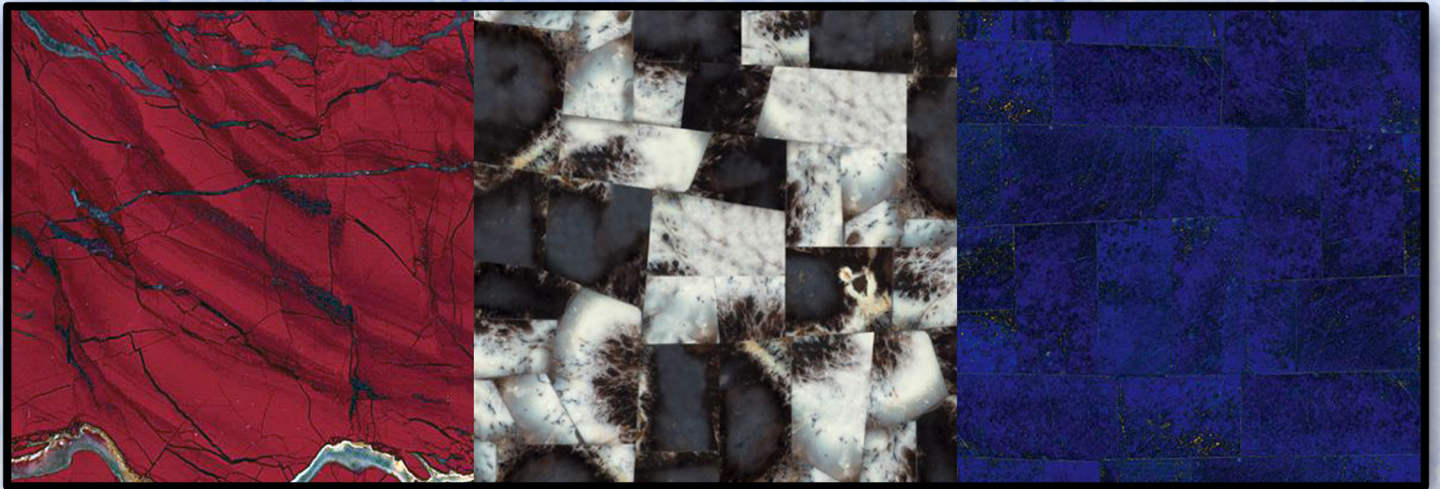

STONE DESIGN